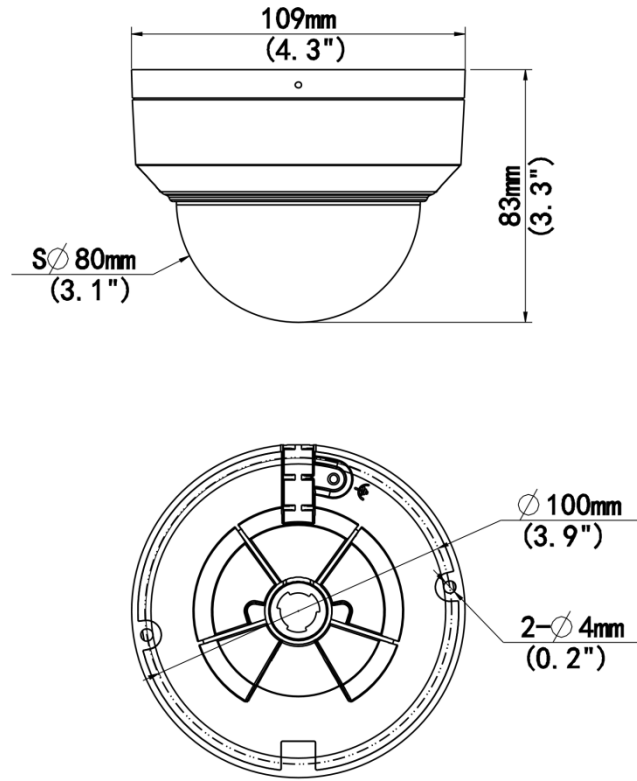

- Metal base and metal housing
- 3-Axis

Specifications

Model	UAC-D122-AF28M	UAC-D122-AF40M
Camera		
Max Resolution	2 MP	
Sensor Size	1/2.9" CMOS	
Min. Illumination	0.005 lux (F1.6, AGC ON) 0 lux (IR on)	
Lens		
Focus	2.8 mm	4.0 mm
Lens Mount	M12	
Angle of View (H)	101.5°	83.8°
Angle of View (V)	56.9°	42.7°
Angle of View (D)	117.4°	100.1°
Illuminator		
Illuminator Number	One IR illuminator	
Illumination Distance	30m	
Lifetime	≥ 60000 hours	
Video		
Resolution	1080P: 1920(H)×1080(V) 720P: 1280(H) ×720(V)	
Frame Rate	TVI: 1080P@25fps (default), 1080P@30fps; 720P@25fps, 720P@30fps AHD: 1080P@25fps, 1080P@30fps; 720P@25fps, 720P@30fps CVI: 1080P@25fps, 1080P@30fps; 720P@25fps, 720P@30fps CVBS: PAL, NTSC	
Shutter Time	PAL: 1/25s-1/50000s, NTSC: 1/30s-1/50000s	
Image		
Exposure Mode	Four modes: Global (default), BLC, HLC, DWDR	
Day/Night	Three modes: Auto (default), Day, Night	
Digital Noise Reduction	2D/3D	
White Balance	Two modes: Auto (default), Manual	
WDR	DWDR	
Smart IR	Support	
Flip	Supports 180°horizontal flip, 180°vertical flip	
Digital Defog	Support	
Audio		

Built-in Mic	Support
Camera Audio	TVI: 1080P@25fps, 1080P@30fps CVI: 1080P@25fps, 1080P@30fps
Interface	
Power Interface	5.5 mm Power Interface
Video Output	BNC, supports TVI/AHD/CVI/CVBS
Operating Environment	
Temperature	-30°C to 60°C (-22°F to 140°F)
Humidity	≤ 95% RH (non-condensing)
Surge Protection	4 KV for power, 4 KV for video output interfaces
Ingress Protection	IP67
IK Rating	IK10
General	
Power	DC 12 V ± 25%
Power Consumption	MAX 3.3W
Mount	Wall Mount, Pole Mount, Corner Mount, Tilted Mount, Pendant Mount
Dimensions	Φ109mm*83mm (diameter*height)
Material	Metal
Weight	372g(0.82lb)

Dimensions

Accessories

TR-JB03-G-IN

Junction Box for Mini Fix-dome(Support wiring from behind)

TR-CM24-IN

Dome Pendant Mounting Bracket(Indoor)

TR-SE24-A-IN

Dome Pendant Mounting Pole 500mm